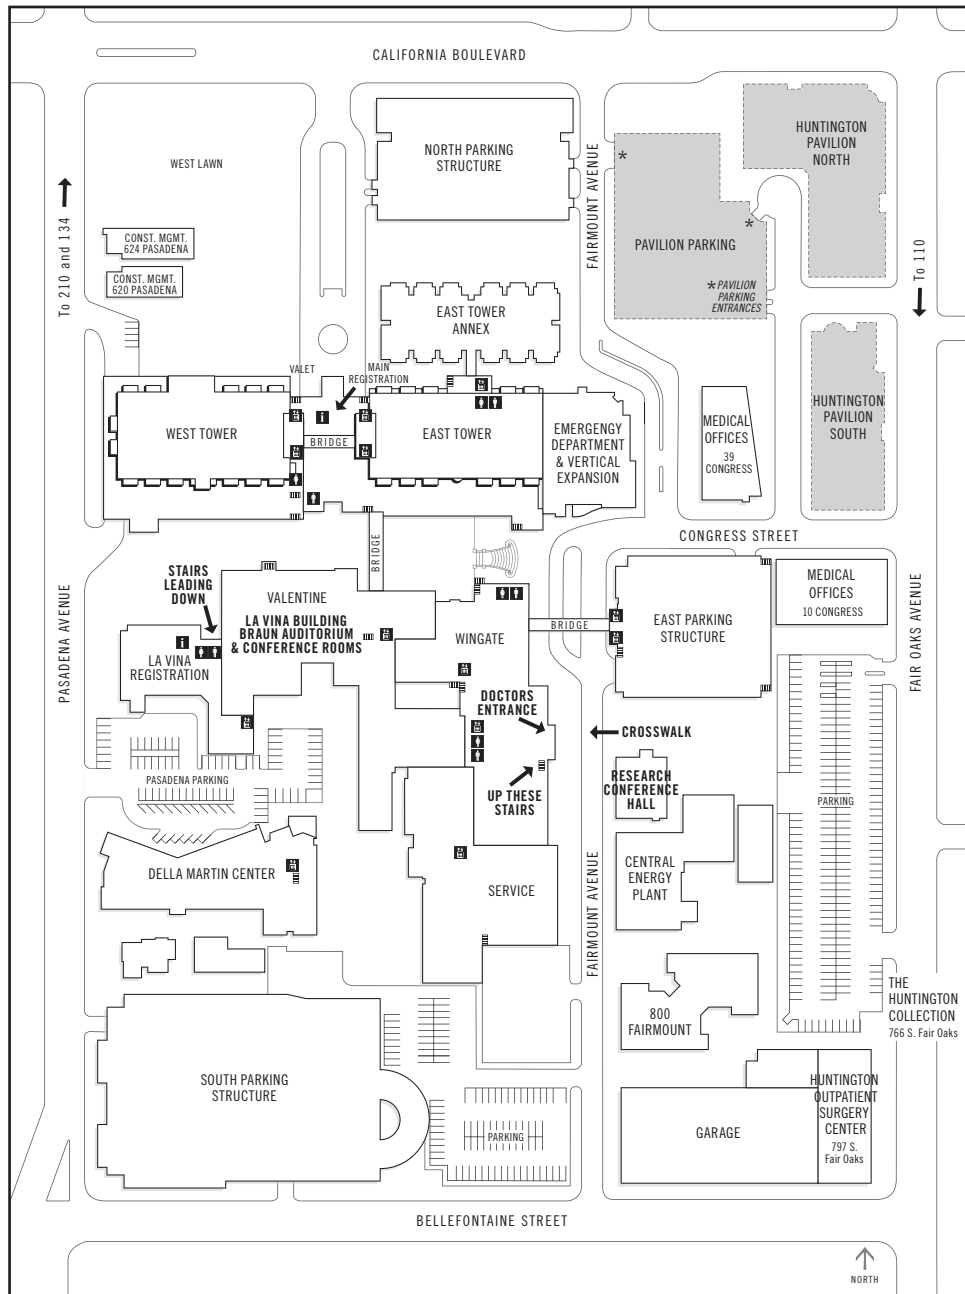

# Huntington Hospital Parking Map

## Parking for Research Conference Hall, North, South and East Rooms

- Park in the East Parking lot located on Fairmount Avenue between Congress Street and Bellefontaine Street. There is a **\$5.00 parking fee**.
- Research Conference Hall is located south of the East Parking lot. Enter the double glass doors.
- For the North, South East Rooms, cross Fairmount Avenue, climb the second set of stairs on the left and enter through the double glass doors. Ignore the "Staff Only" sign.

## Parking for the Braun Auditorium and Conference Rooms 1, 2, 3 and 4

- Park in the Pasadena Ave. Parking lot. There is a **\$5.00 parking fee**.
- Walk to the La Viña Building entrance and go through the building to the other side and down the stairs on the right.
- For elevators, enter the La Viña building and follow the elevator signs.